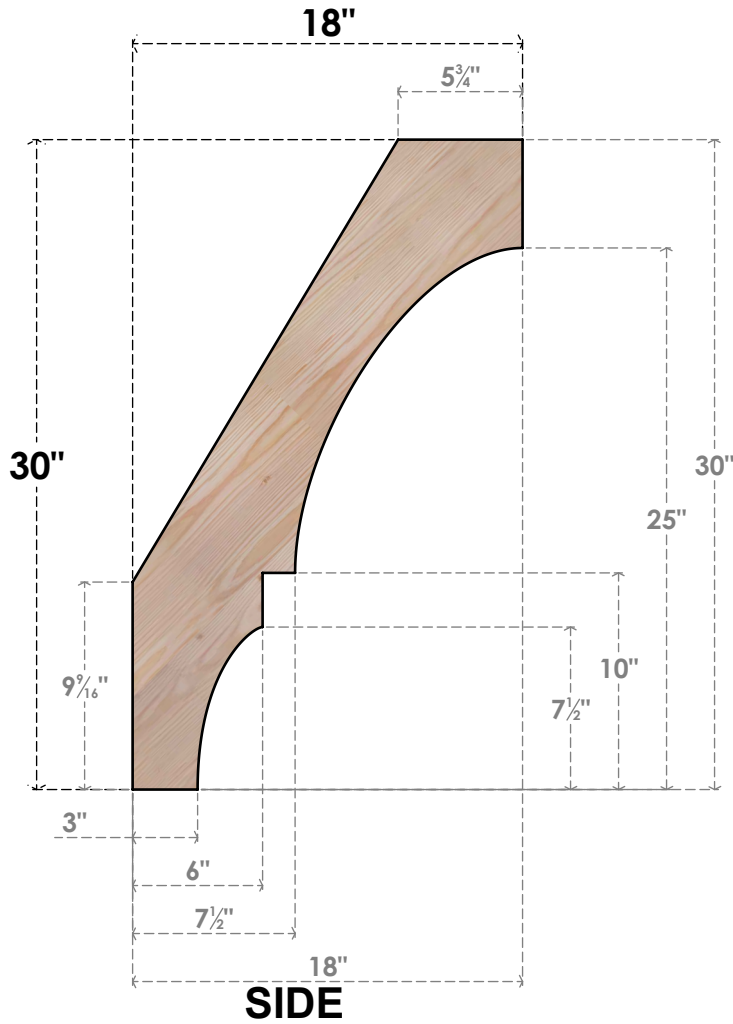

BRC06X18X30BOA00SDF

5 1/2"W X 18"D X 30"H BALBOA SMOOTH BRACE, DOUGLAS FIR

EKENA MILLWORK
 2300 WEST MAIN ST.
 CLARKSVILLE, TX 75426
 TOLL FREE: 866-607-0453
 WWW.EKENAMILLWORK.COM

NOTES

1. INSTALLATION TO BE COMPLETED IN ACCORDANCE WITH MANUFACTURER'S SPECIFICATIONS.
2. DRAWING MAY NOT BE TO SCALE
3. THIS DRAWING IS INTENDED FOR DESIGN AND PLANNING PURPOSES ONLY.
4. ALL INFORMATION CONTAINED HEREIN WAS CURRENT AT THE TIME OF DEVELOPMENT BUT MUST BE REVIEWED AND APPROVED BY THE PRODUCT MANUFACTURER TO BE CONSIDERED ACCURATE.
5. PRODUCTS ARE NOT KILN DRIED. THIS ITEM IS UNIQUE AND WILL CONTAIN THE NATURAL VARIATIONS THAT THE WOOD SPECIES OFFERS. THIS MAY RESULT IN VARIATIONS UP TO 1/4"